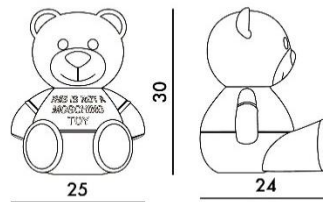

Toy Mochino

The iconic bear of Moschino, re-launched by the designer, becomes a table lamp for Kartell that interprets the playful, irreverent and colourful style that the two brands have in common.

Brand: **KARTELL**
Item type: Lights
Item code: 8837/00
Designer: Jeremy Scott
Color: Gold
Dimension: 25 x 24 x 30cm